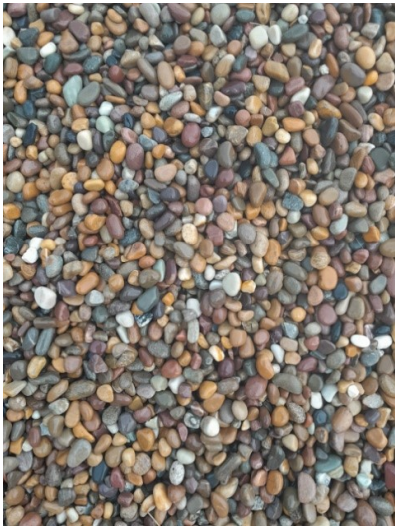

RIVER PEBBLES