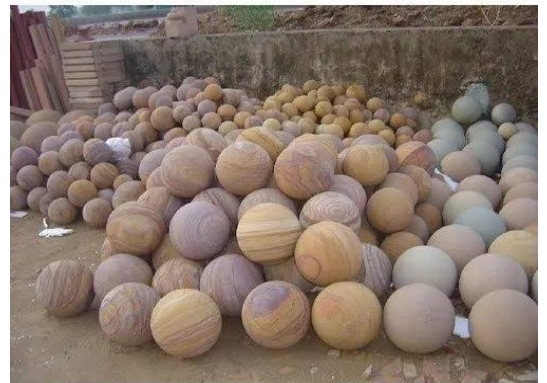

LANDSCAPING PRODUCTS