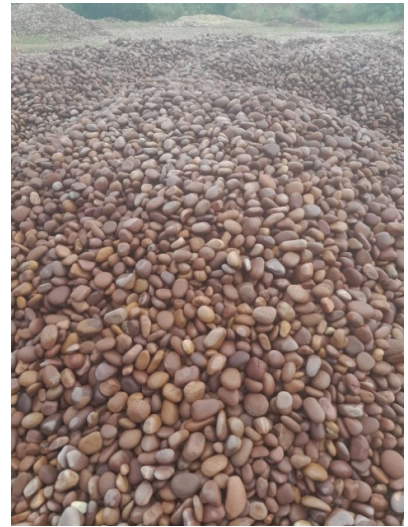

RIVER PEBBLES