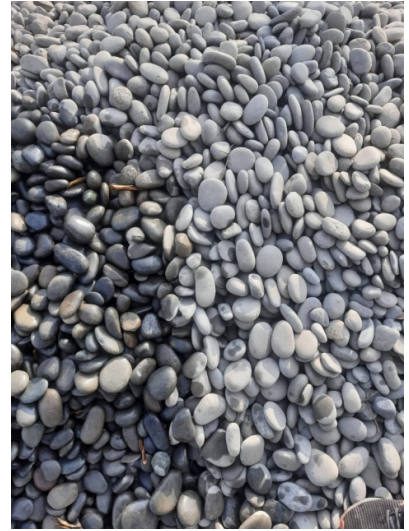

RIVER PEBBLES